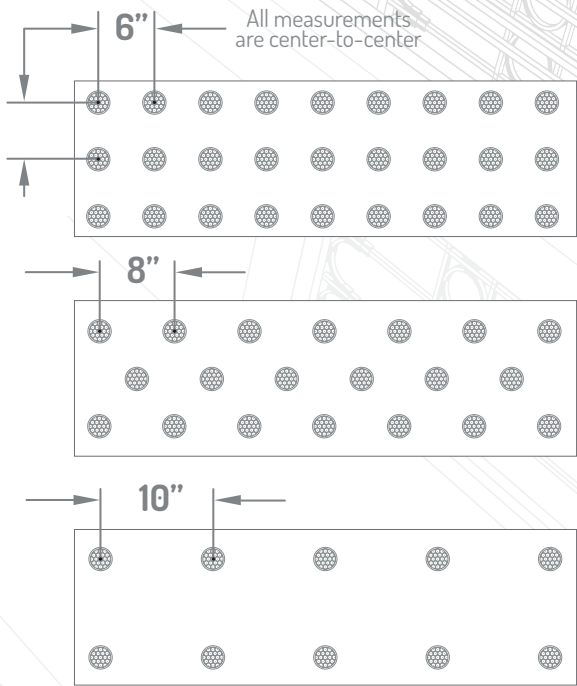

OPTICAL GEL

MAXIMUM SPACING & LAYOUT GUIDELINE

*Disk are **NOT** needed on vertical surfaces.
(with the exception of woodpeckers & mud swallows).

Call for additional trade assistance · 800 503 5444
Or email us a quick install question · customer@birdbarrier.com