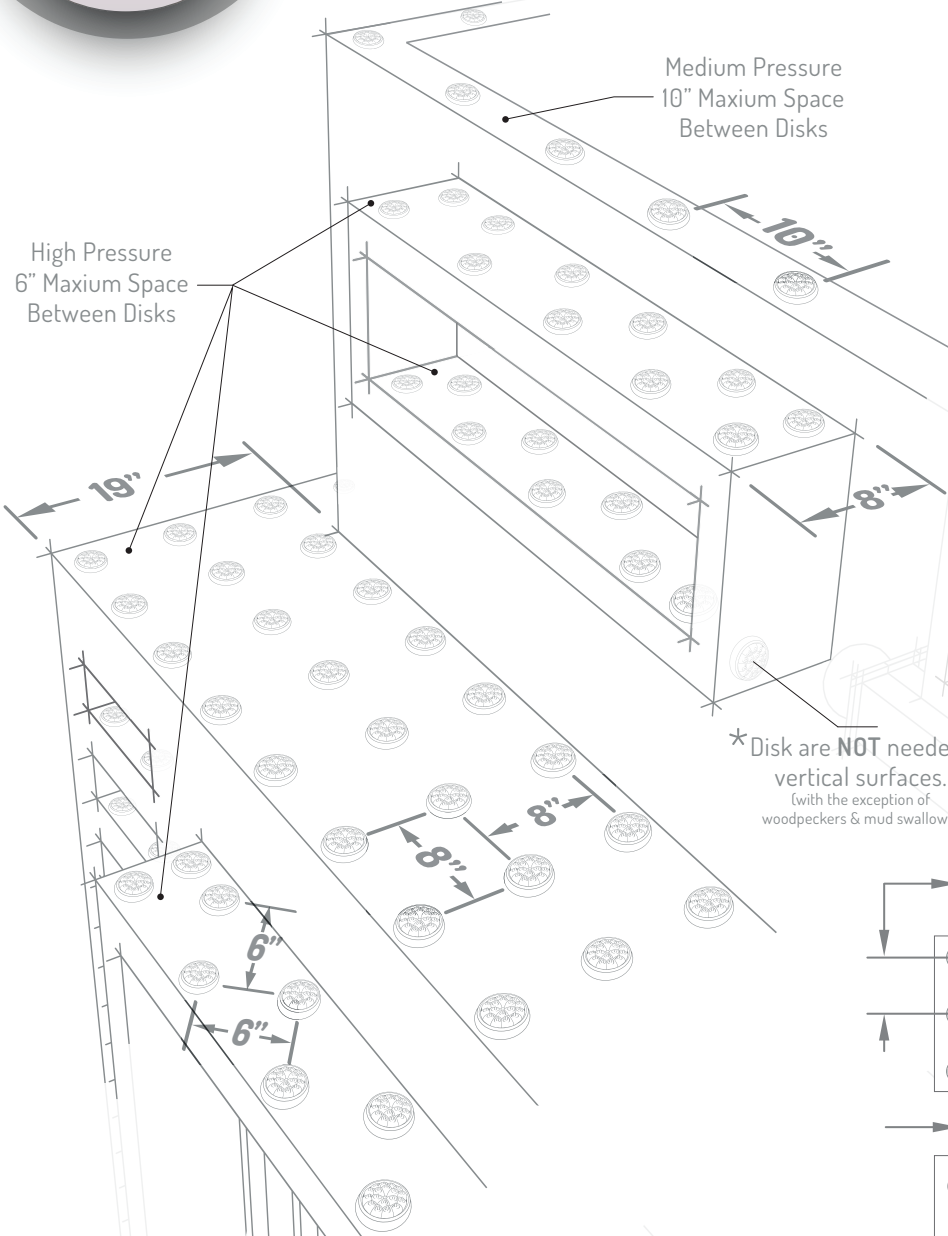

OPTICAL GEL

MAXIMUM SPACING & LAYOUT GUIDELINE

*Disk are **NOT** needed on vertical surfaces.
(with the exception of woodpeckers & mud swallows).

Call for additional trade assistance · 800 503 5444
Or email us a quick install question · customer@birdbarrier.com