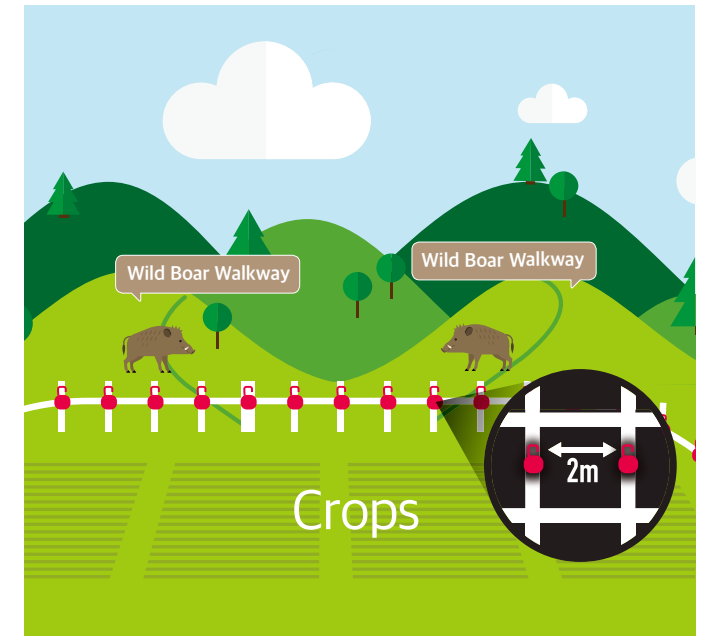

Field tests from Pocheon Pear Farm prove the effect of the Removal Tool!

### Edge of Crops

Install the product at intervals of 2 m around the edge of the crops where wild boars are expected to approach.  
(We recommend installing a separate support or fence)