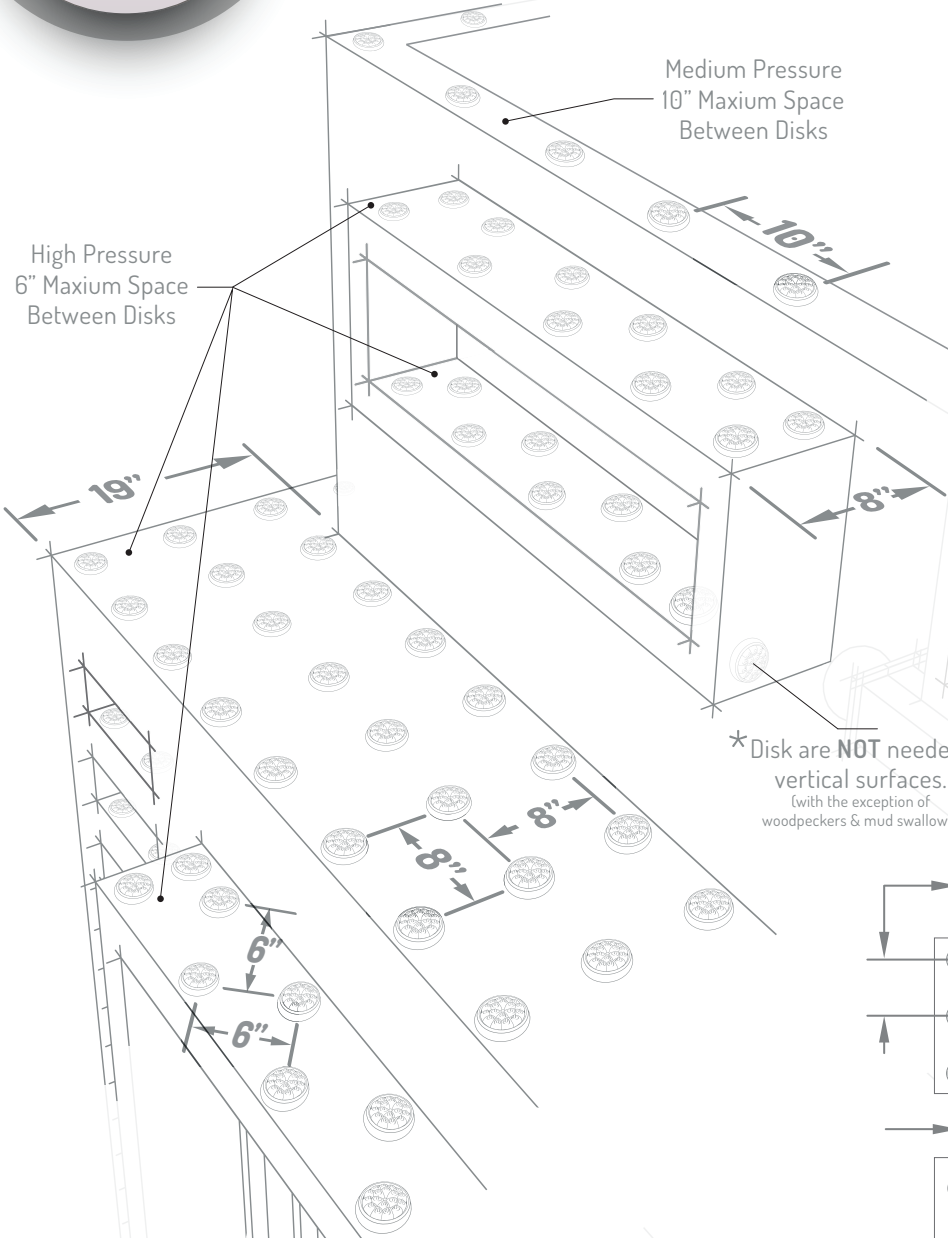

OPTICAL GEL

MAXIMUM SPACING & LAYOUT GUIDELINE

Call for additional trade assistance · 800 503 5444
Or email us a quick install question · customer@birdbarrier.com