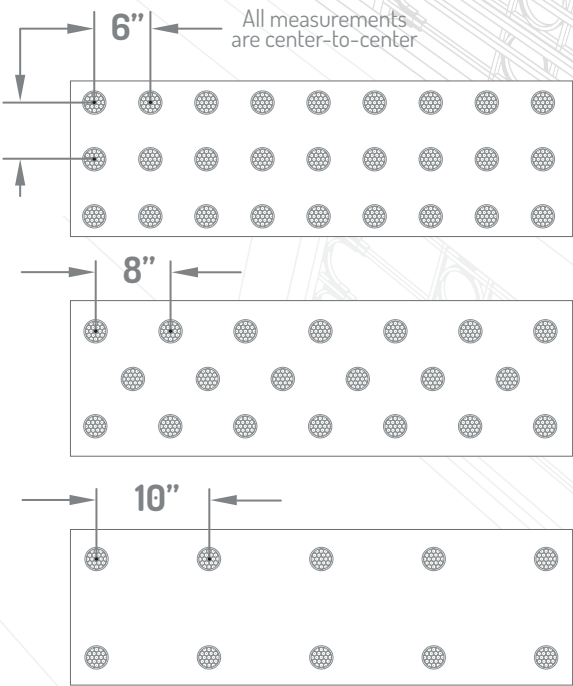

OPTICAL GEL

MAXIMUM SPACING & LAYOUT GUIDELINE

Call for additional trade assistance · 800 503 5444
Or email us a quick install question · customer@birdbarrier.com